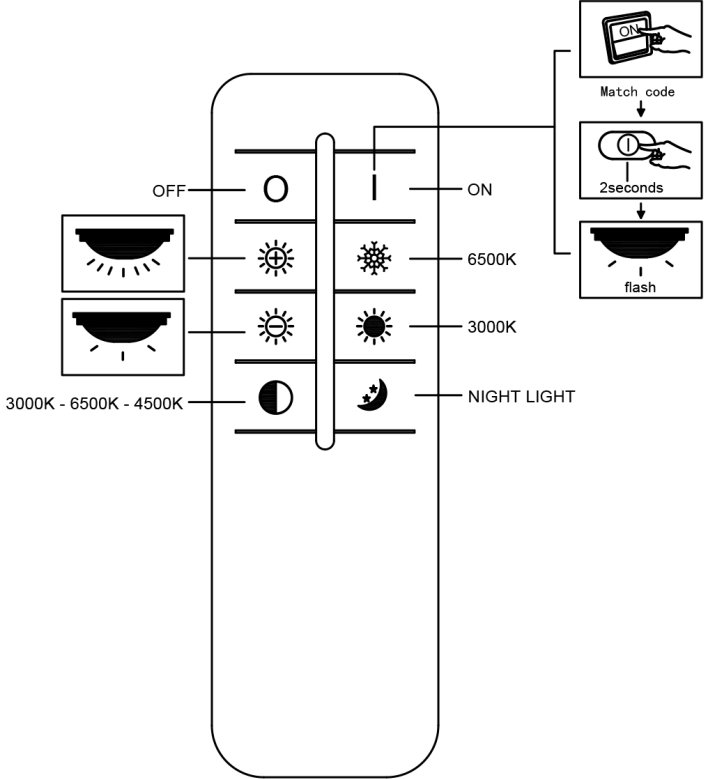

Battery: 2 x AAA 1.5V

incl.

GLOBO Handels GmbH
 Gewerbestrasse 3
 A-9184 Sankt Peter
 www.globo-lighting.com

- MANY STEPS
- 110-3100 LUMEN
- MANY STEPS
- 3000K-6500K
- incl.
- LIGHT STEPS 3000 K
- NIGHT LIGHT 4%
- MANY LIGHT STEPS
- COLOUR FIXING